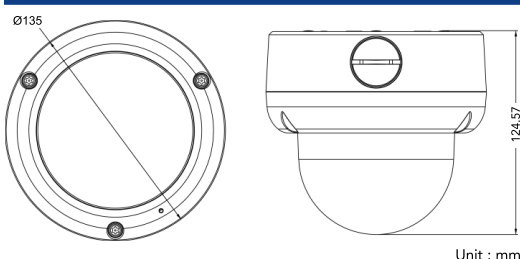

GENERAL

On Board Storage	1 x micro SDHC/SDXC slot (card not included), Recording & Playback
I/O Interface	1x Audio Input & Output, 1x Alarm Input & Output 1x Reset Button, 1x Default Button 1x DC12V/AC24V Terminal Block 1x RJ45 IEEE 802.3, 10/100 Base-T/TX 1x 2pin Terminal Block Monitor Out
Web Browser	Internet Explorer 11, Mozilla Firefox, Chrome, Safari, Microsoft Edge
Memory	1GB RAM, 128MB Flash
ONVIF Compliance	Profile S
Unit Configuration	Web Update, OSD Setting, Date & Time Setting, Multi-language, Account Management, Profile Management

MECHANICAL

Casing Material	Dome Housing – Aluminum Alloy Dome Bubble – Polycarbonate
Weathering Resistance	IP67
Vandal Resistance	IK10
Dimension	Ø135mmx125mm
Weight (camera only)	1.2Kg (Apporx.)

ELECTRICAL

Power Source	DC12V, AC24V, PoE
Power-over-Ethernet	IEEE 802.3af, Class 3
Power Consumption	13.5W (Max)

ENVIRONMENTAL

Operating Temperature	-40°C ~ 60°C
Cold Start Temperature	-40°C
Storage Temperature	-40°C ~ 65°C
Storage Humidity	90%, non-condensing

CERTIFICATION

Safety Certifications	CE/LVD/FCC/UL
Industry Compliance	NDAA Compliant

DIMENSIONS

Learn more about Verint V8082FDW at www.verint.com

The Customer Engagement Company™

Americas

9am – 5pm Local Time
1-888-585-7059
EdgeVMS.Support@verint.com

Europe, Middle East & Africa

8am – 6pm GMT
+44 (0) 193 250 9000
EdgeVMS.GlobalSupport@verint.com

Asia Pacific

9am – 5pm SGT
+44 (0) 193 250 9000
EdgeVMS.GlobalSupport@verint.com

[verint.com](http://www.verint.com)

twitter.com/verint

[linkedin.com/company/verint](https://www.linkedin.com/company/verint)

verint.com/blog